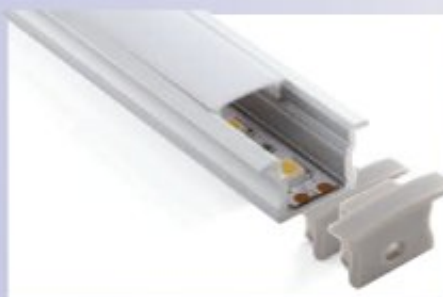

ALUMINIUM PROFILES

Commercial Lighting / Office Lighting / Cove Lighting

PROFILE 18 x 6 C

Material: Aluminium

PC/PCcover: Frosted / Transparent / Opal

Available Standard Length : 2M / 2.4M / 3M

PROFILE 18 x 6 S

PROFILE 18 x 15 C