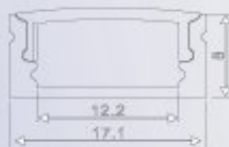

Material: Aluminium

PC/PCcover: Frosted / Transparent / Opal

Available Standard Length : 2M / 2.4M / 3M

PROFILE 18 x 6 S

End cap with hole
End cap without hole

Mounting clip (metal)

Aluminium Profile

PC diffused cover (milky)
PMMA clear cover