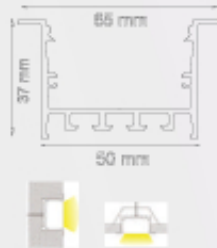

Mounting clip (metal)

End cap with hole
End cap without hole

PROFILE 35 x 35 C

End cap with hole
End cap without hole

Aluminium profile

PC diffused cover (milky)

Mounting clip

Spring clip

ALUMINIUM PROFILES

PROFILE 50 x 35 C

End cap with hole
End cap without hole

Aluminium profile

PC diffused cover (milky)
PC semi-clear cover

Mounting clip (metal)

Spring clip (metal)

PROFILE 75 x 35 C