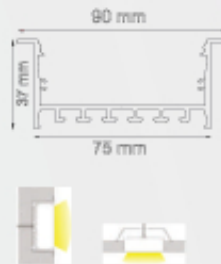

PROFILE 75 x 35 C

PROFILE 35 x 35 S