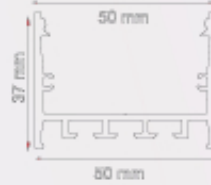

PC diffused cover (milky)

Material: Aluminium

PC/PCcover: Frosted / Transparent / Opal

Available Standard Length : 2M / 2.4M / 3M

ALUMINIUM PROFILES

PROFILE 50 x 35 S

Aluminium profile

End cap without hole