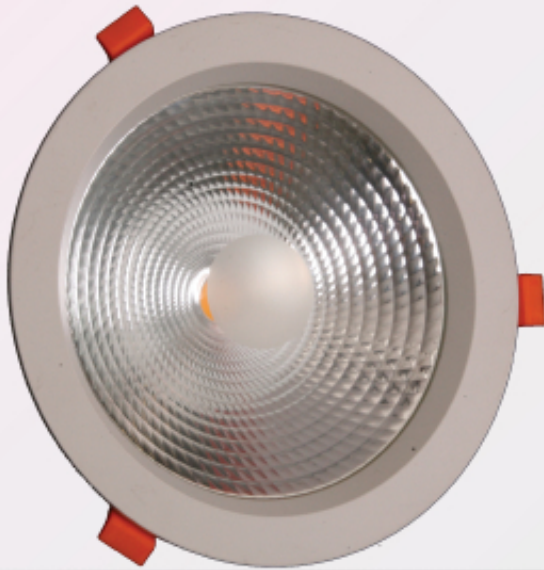

LARISSA COB LIGHT

Wattage: 3-5W / 7-10W
Dia: 100mm / 106mm
Cutout: 70mm / 80mm
with Glass, Reflector,
holder, clips & screw.

Wattage: 12-15W / 15-20W
Dia: 143mm / 180mm
Cutout: 110mm / 145mm
with Glass, Reflector,
holder, clips & screw.