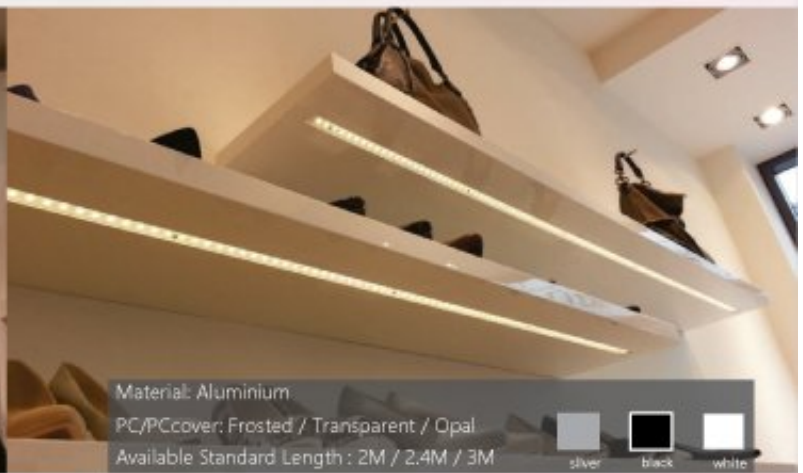

ALUMINIUM PROFILES

Commercial Lighting / Office Lighting / Cove Lighting

PROFILE 18 x 6 C

Aluminium Profile

PC diffused cover (milky)
PMMA clear cover

End cap with hole
End cap without hole

Mounting clip (metal)