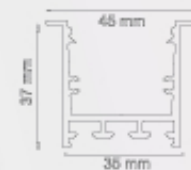

ALUMINIUM PROFILES

PROFILE 50 x 35 C

End cap with hole
End cap without hole

Aluminium profile

PC diffused cover (milky)
PC semi-clear cover

Mounting clip (metal)

Spring clip (metal)

PROFILE 75 x 35 C