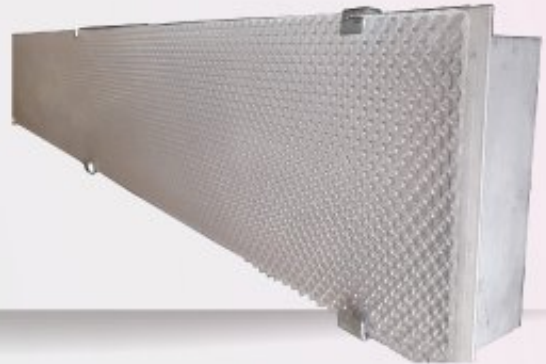

LED SPORTS LIGHT

Wattage 50W
Dimension 4 ft x 50mm x 35 mm
with anti glare prismatic sheet