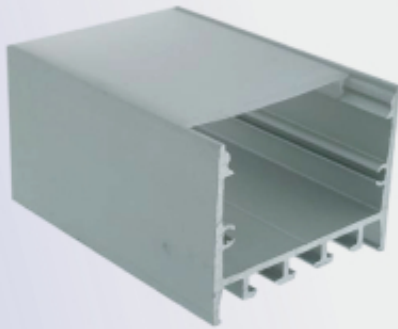

PC diffused cover (milky)

Material: Aluminium

PC/PCcover: Frosted / Transparent / Opal

Available Standard Length : 2M / 2.4M / 3M

ALUMINIUM PROFILES

PROFILE 50 x 35 S

Aluminium profile

End cap without hole