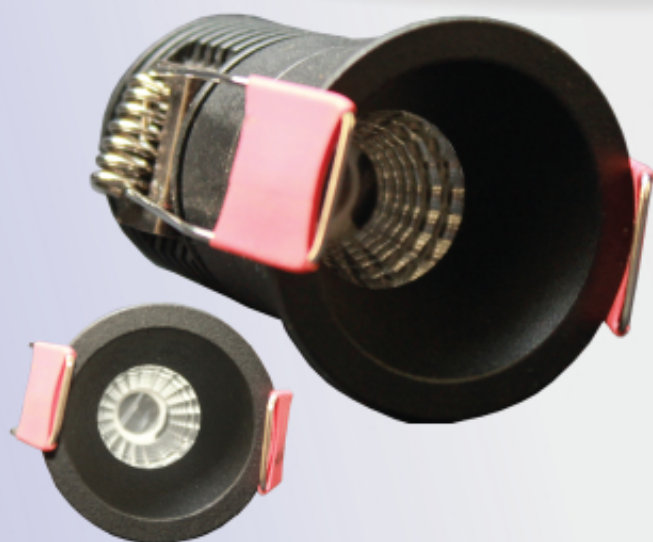

Wattage : 15 W

Outer Dia : Φ 123mm x H 28mm

Wattage: 22 W

Outer Dia : Φ 171mm x H 28mm

Wattage : 32 W

Outer Dia : Φ 228mm x H 28mm

MEGAN

Wattage 3 W