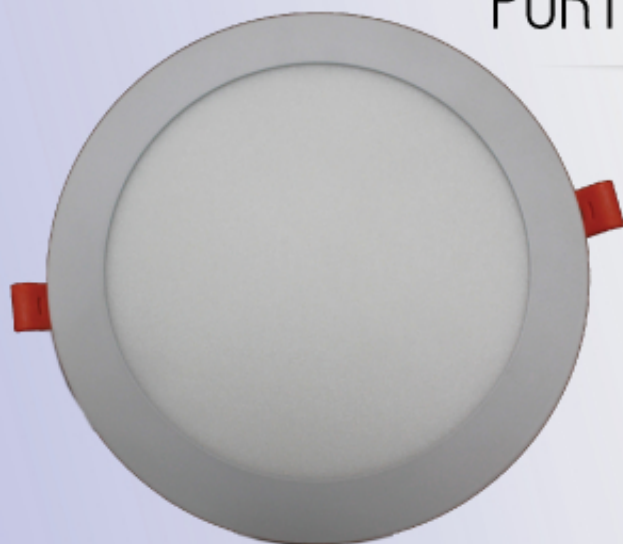

PORTIA LED EDGELIT PANEL LIGHT

Wattage :

8W / 12W / 15W / 18W / 22W

Dia ϕ :

120mm / 170mm / 170mm / 225mm / 225mm

Cutout Φ :

110mm / 155mm / 155mm / 210mm / 210mm