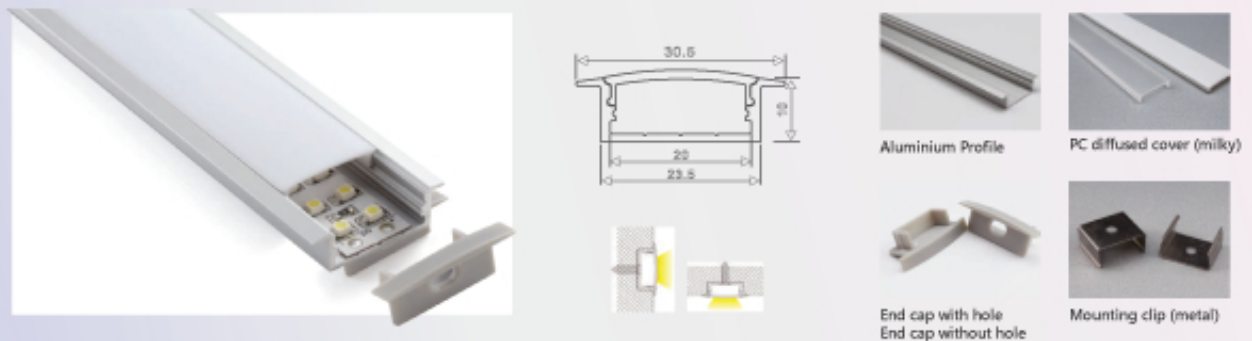

PROFILE 18 x 15 C

Aluminium Profile

PC diffused cover (milky)
PMMA clear cover

End cap with hole
End cap without hole

Mounting clip (metal)

ALUMINIUM PROFILES

PROFILE 18 x 15 S

PROFILE 24 x 10 C