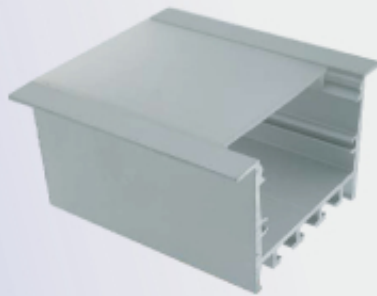

ALUMINIUM PROFILES

PROFILE 50 x 35 C