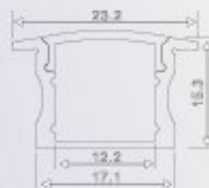

Material: Aluminium

PC/PCcover: Frosted / Transparent / Opal

Available Standard Length : 2M / 2.4M / 3M

PROFILE 18 x 6 S

End cap with hole
End cap without hole

Mounting clip (metal)

Aluminium Profile

PC diffused cover (milky)
PMMA clear cover

PROFILE 18 x 15 C

Aluminium Profile

PC diffused cover (milky)
PMMA clear cover

End cap with hole
End cap without hole

Mounting clip (metal)

ALUMINIUM PROFILES

PROFILE 18 x 15 S

PROFILE 24 x 10 C