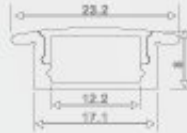

ALUMINIUM PROFILES

Commercial Lighting / Office Lighting / Cove Lighting

PROFILE 18 x 6 C

Aluminium Profile