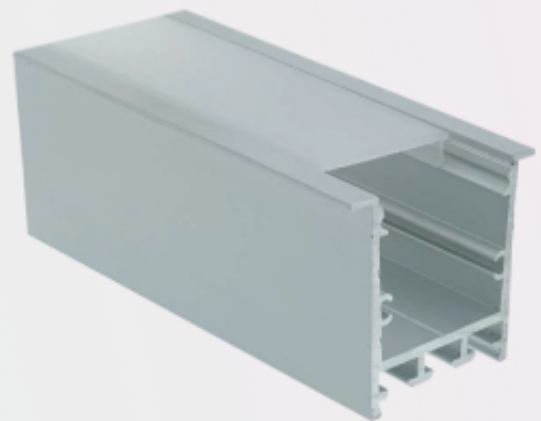

PROFILE 35 x 35 C