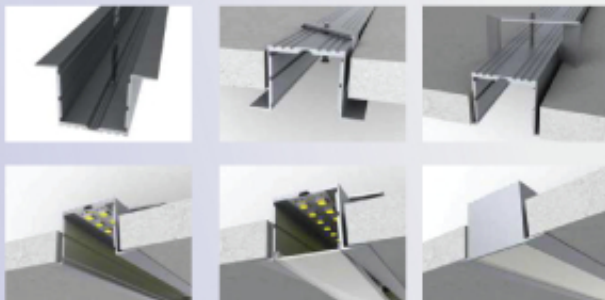

Mounting clip (metal)

End cap with hole
End cap without hole

PROFILE 35 x 35 C

End cap with hole
End cap without hole

Aluminium profile

PC diffused cover (milky)

Mounting clip

Spring clip