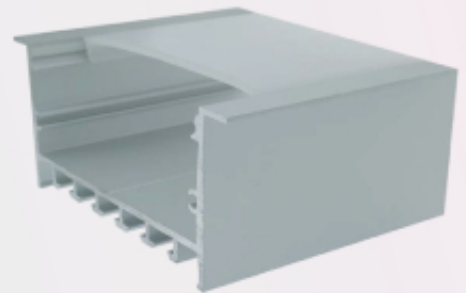

PROFILE 75 x 35 C

PROFILE 35 x 35 S