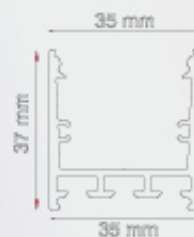

End cap with hole
End cap without hole

Aluminium profile

PC diffused cover (milky)

Mounting clip (metal)

Spring clip (metal)

PROFILE 35 x 35 S

End cap with hole
End cap without hole

Aluminium profile