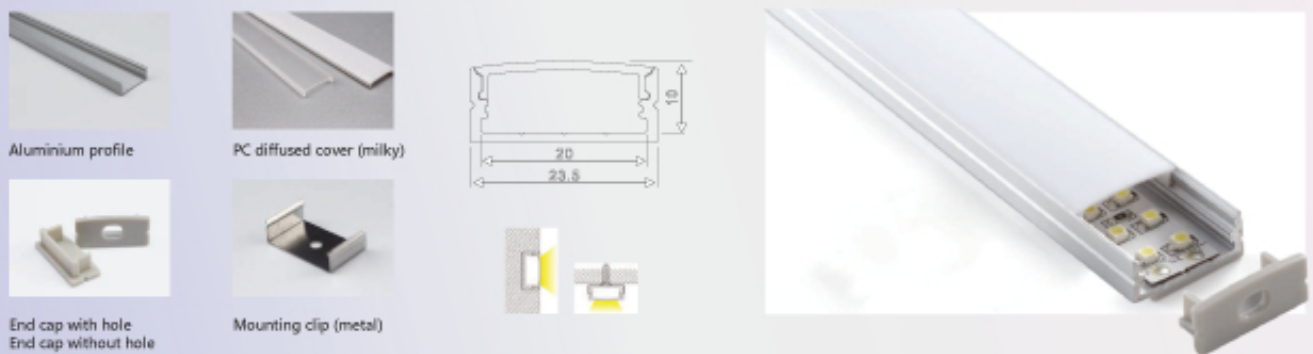

PROFILE 18 x 15 C

Aluminium Profile

PC diffused cover (milky)
PMMA clear cover

End cap with hole
End cap without hole

Mounting clip (metal)

ALUMINIUM PROFILES

PROFILE 18 x 15 S

PROFILE 24 x 10 C

PROFILE 24 x 10 S

Material: Aluminium

PC/PCcover: Frosted / Transparent / Opal

Available Standard Length : 2M / 2.4M / 3M

ALUMINIUM PROFILES

Commercial Lighting / Office Lighting / Cove Lighting

CORNER PROFILE 16 x 16