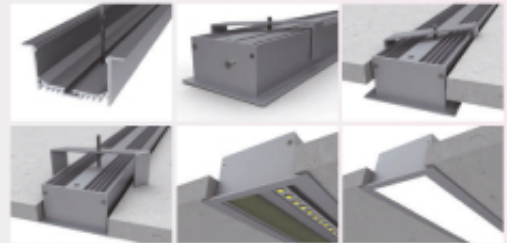

ALUMINIUM PROFILES

PROFILE 50 x 35 C