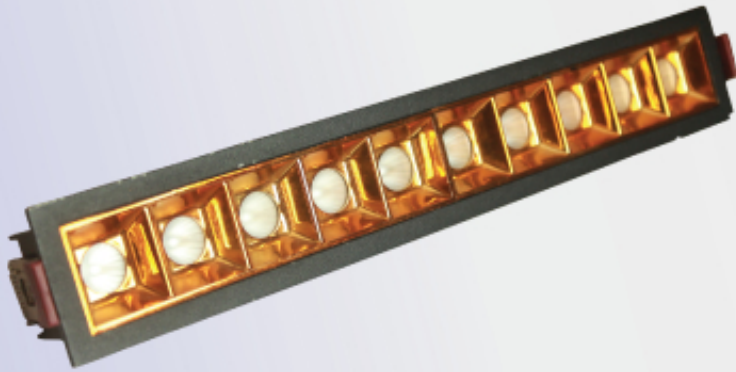

LED SERIES

product
CATALOG

@barnsleddawn
Information
www.dawnenterprises.com

TUBE LIGHTS & LINEAR PANEL LIGHTS

Wattage : 18 - 24 W
Type : T8 RETROFIT with inbuilt Driver
SIZE 1205 x 30 x 35 mm
Surge Protection : 2.5 KVa
Voltage Range : 140V - 285V AC

Wattage 100W
Dimension 4 ft x 100mm x 35 mm
with anti glare prismatic sheet

DUSK RD

Panel Light Housing Dusk RD 12W / 18W / 24W

Wattage: 12W / 18W / 24W

Outer Dia : 120mm / 155mm / 170mm

Cutout : 110mm / 145mm / 160mm

Polished Reflector: Black

Wattage : 6W / 10W / 20W / 30W

Dimensions : Outer Width-45, L- 145

Cutout : 135 x 35mm

Beam Angle : 15 / 24 / 38 deg

Ceiling Secure - No damage to False Ceiling

Color Temp: 3000K / 4000K / 6000K CCT

Polished Reflector: Black

LINEAR SPOT LIGHT

LINEAR SPOT LIGHT

Wattage : 30W

Dimensions : Outer Width-45, L- 420

Cutout : 410 x 35mm

Beam Angle : 15 / 24 / 38 deg

Ceiling Secure - No damage to False Ceiling