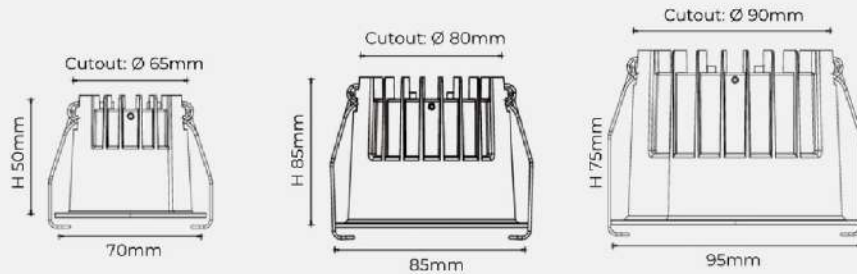

Model	Product Size	Cutout	Beam Angle	1 Carton Packaging
7WATT	70x50	65	36	200
12WATT	85x65	80	36	96
18WATT	95x75	90	36	60

Only Housing

N-DEE DOWNLIGHT

DETAILS

Model	Product Size	Cutout	Beam Angle	1 Carton Packaging
7WATT	80x50	75	60	96
12WATT	100x50	95	60	96
18WATT	130x50	125	60	64
24WATT	150x50	145	60	48

Only Housing

Barns

MAGIC MODEL
COB

DETAILS

Model	Product Size	Cutout	Beam Angle	1 Carton Packaging
15WATT	83x90	75	48	150

Only Housing

LUX MODEL

COB