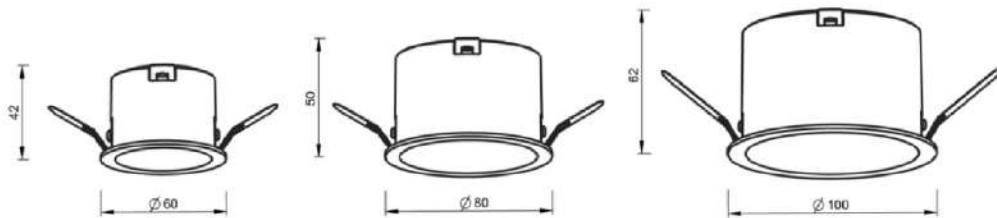

Only Housing

Barns

MAGIC MODEL
COB

DETAILS

Model	Product Size	Cutout	Beam Angle	1 Carton Packaging
15WATT	83x90	75	48	150

Only Housing

LUX MODEL

COB

DETAILS

Model	Product Size	Cutout	Beam Angle	1 Carton Packaging
15WATT	83x80	75	48	150

Only Housing

NEO MODEL
COB

DETAILS

Model	Product Size	Cutout	Beam Angle	1 Carton Packaging
10WATT	60x42	55	36	50
15WATT	80x50	75	36	50
20WATT	100x62	95	36	50