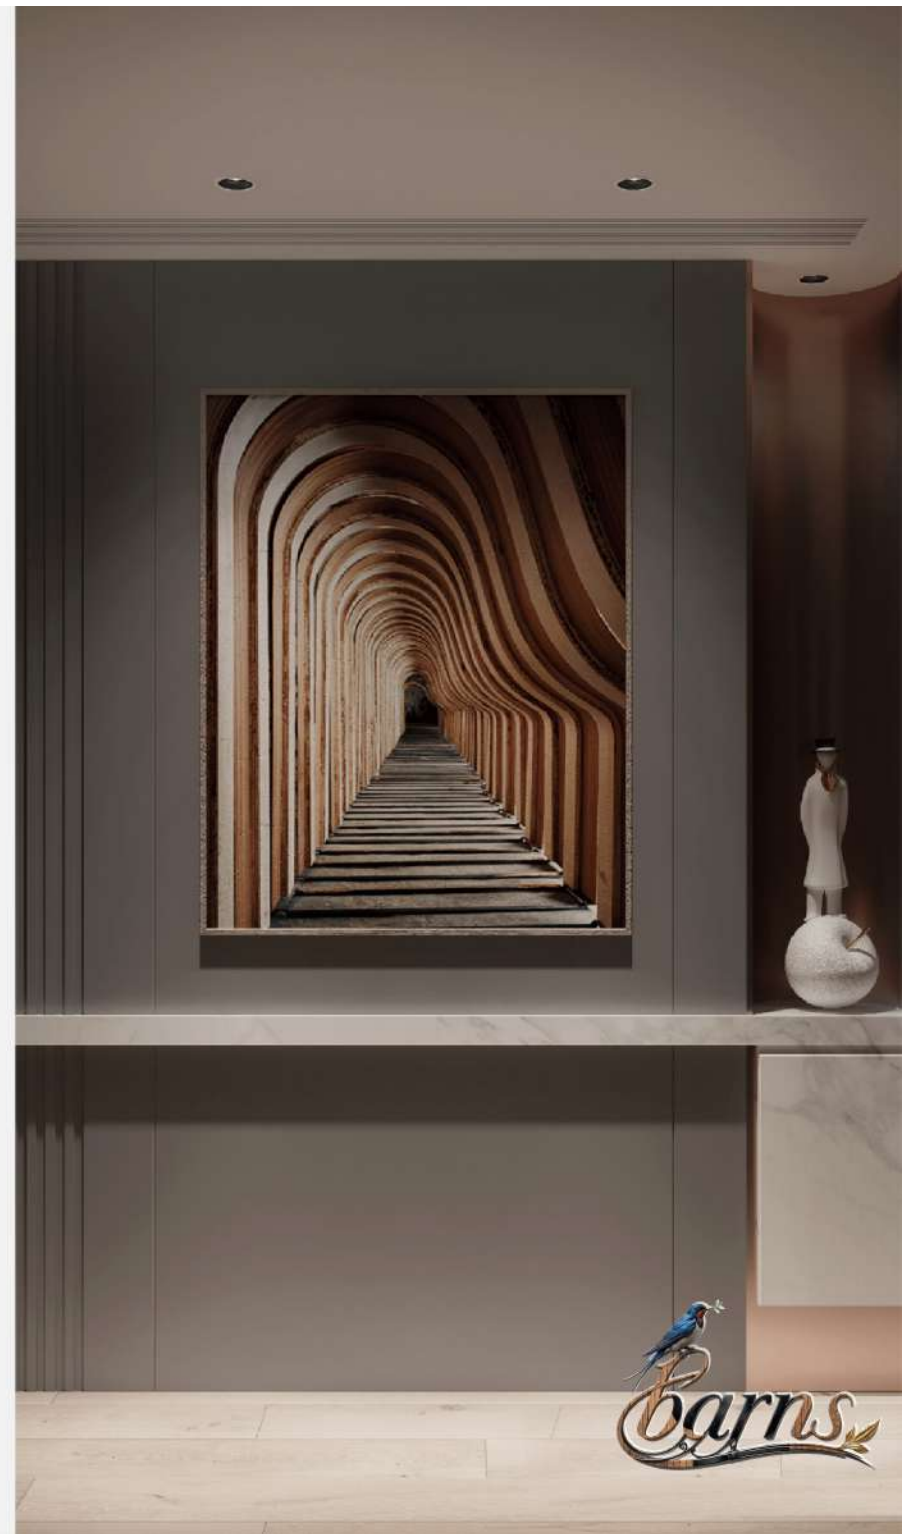

Model	Product Size	Cutout	Beam Angle	1 Carton Packaging
7WATT	70x50	65	36	200
12WATT	85x65	80	36	96
18WATT	95x75	90	36	60

Only Housing

N-DEE DOWNLIGHT

DETAILS

Model	Product Size	Cutout	Beam Angle	1 Carton Packaging
7WATT	80x50	75	60	96
12WATT	100x50	95	60	96
18WATT	130x50	125	60	64
24WATT	150x50	145	60	48