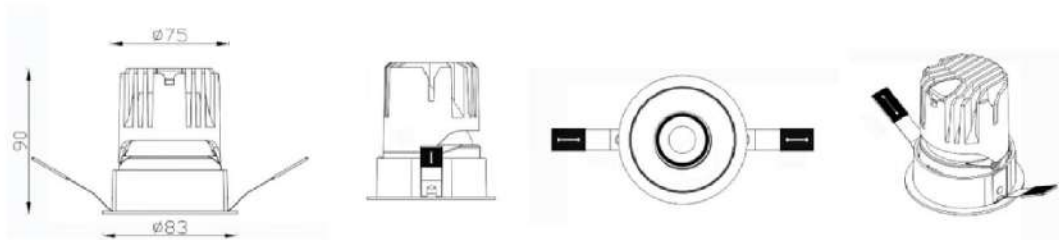

Only Housing

Barns

MAGIC MODEL
COB

DETAILS

Model	Product Size	Cutout	Beam Angle	1 Carton Packaging
15WATT	83x90	75	48	150

Only Housing

LUX MODEL

COB

DETAILS

Model	Product Size	Cutout	Beam Angle	1 Carton Packaging
15WATT	83x80	75	48	150

Only Housing

NEO MODEL
COB

DETAILS

Model	Product Size	Cutout	Beam Angle	1 Carton Packaging
10WATT	60x42	55	36	50
15WATT	80x50	75	36	50
20WATT	100x62	95	36	50