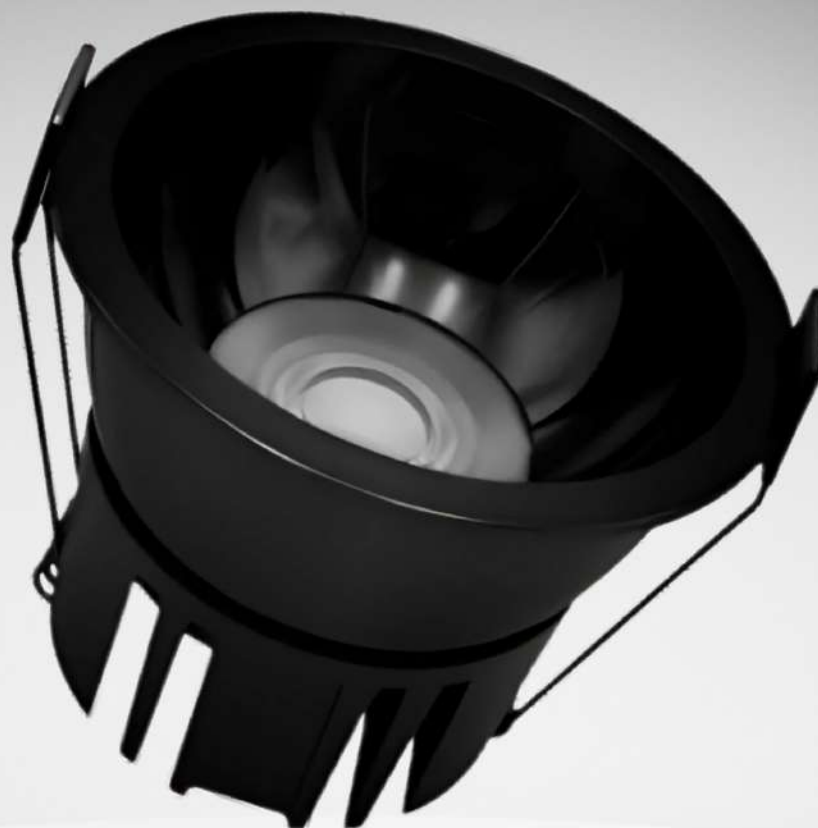

Model	Product Size	Cutout	Beam Angle	1 Carton Packaging
7WATT	65x46	60	24	300
12WATT	75x55	70	24	200
18WATT	90x57	85	24	100

Only Housing

Barns

AURELIA MODEL

COB

Gun Black

Rose Gold

Gun Black