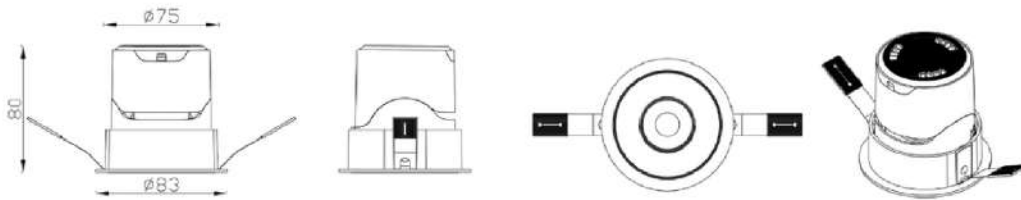

Model	Product Size	Cutout	Beam Angle	1 Carton Packaging
7WATT	70x50	65	36	200
12WATT	85x65	80	36	96
18WATT	95x75	90	36	60

Only Housing

N-DEE DOWNLIGHT

DETAILS

Model	Product Size	Cutout	Beam Angle	1 Carton Packaging
7WATT	80x50	75	60	96
12WATT	100x50	95	60	96
18WATT	130x50	125	60	64
24WATT	150x50	145	60	48

Only Housing

Barns

MAGIC MODEL
COB

DETAILS

Model	Product Size	Cutout	Beam Angle	1 Carton Packaging
15WATT	83x90	75	48	150

Only Housing

LUX MODEL

COB

DETAILS

Model	Product Size	Cutout	Beam Angle	1 Carton Packaging
15WATT	83x80	75	48	150

Only Housing

NEO MODEL
COB

DETAILS

Model	Product Size	Cutout	Beam Angle	1 Carton Packaging
10WATT	60x42	55	36	50
15WATT	80x50	75	36	50
20WATT	100x62	95	36	50